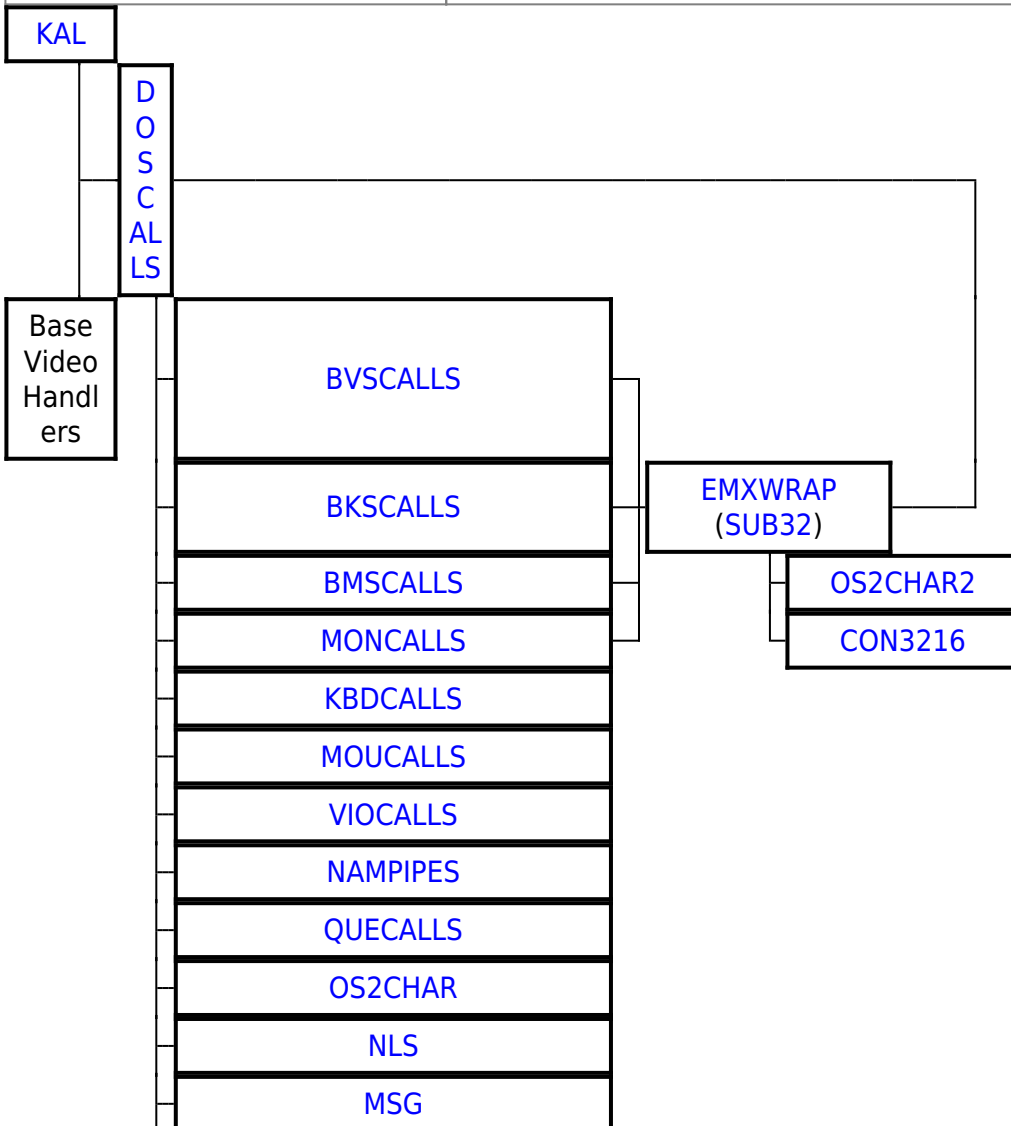

OS/2 DLLs	
Base API	DOSCALLS EMXWRAP SUB32 ANSICALL NLS MSG MONCALLS KBDCALLS MOUCALLS VIOCALLS SESMGR BKSCALLS BMSCALLS BVSCALLS NAMPIPES QUECALLS OS2CHAR
Bidirectional NLS	BDCALLS BDCALLS32 BDIME BDBVH BDVIEW BDWPCLS BIDIPM PMBIDI
Unicode API	UCONV UNIKBD LIBUNI
BVH (Base Video Handlers)	BVHINIT BVHMPA BVHVGA BVHSVGA BVHWNDW
GRADD subsystem	VMAN SOFTDRAW GRE2VMAN GENGRADD
IPF (Information Presentation facility)	HELPMGR HPMGRMRI MINXOBJ IBMHMGR NEWVIEW MINXMRI ERRTXT
REXX	REXX REXXAPI REXXUTIL REGINA
The core PM DLL's	PMMERGE PMMRGRES PMSHAPI PMSHLTKT PMGRE PMGPI PMDRAG PMCTLS PMMLE PMSPL PMVIOP PMWIN
Open32	PMWINX MIRRORS REGISTRY
Intelligent Font Interface drivers	PMATM TRUETYPE PMUNIF FREETYPE PMPRE
Data Exchange	PMCLIP PMDDE PMDDEML
VDM PM interface	PMVDMH PMVDMP SEAMLESS SHIELD
WPS	PMWP PMWPMRU PMVDDROP
Miscellaneous	PMPIC PMTKT MVDM

From:
<https://osfree.org./doku/> - **osFree wiki**

Permanent link:
<https://osfree.org./doku/doku.php?id=en:templates:dlls&rev=1701007336>

Last update: **2023/11/26 14:02**