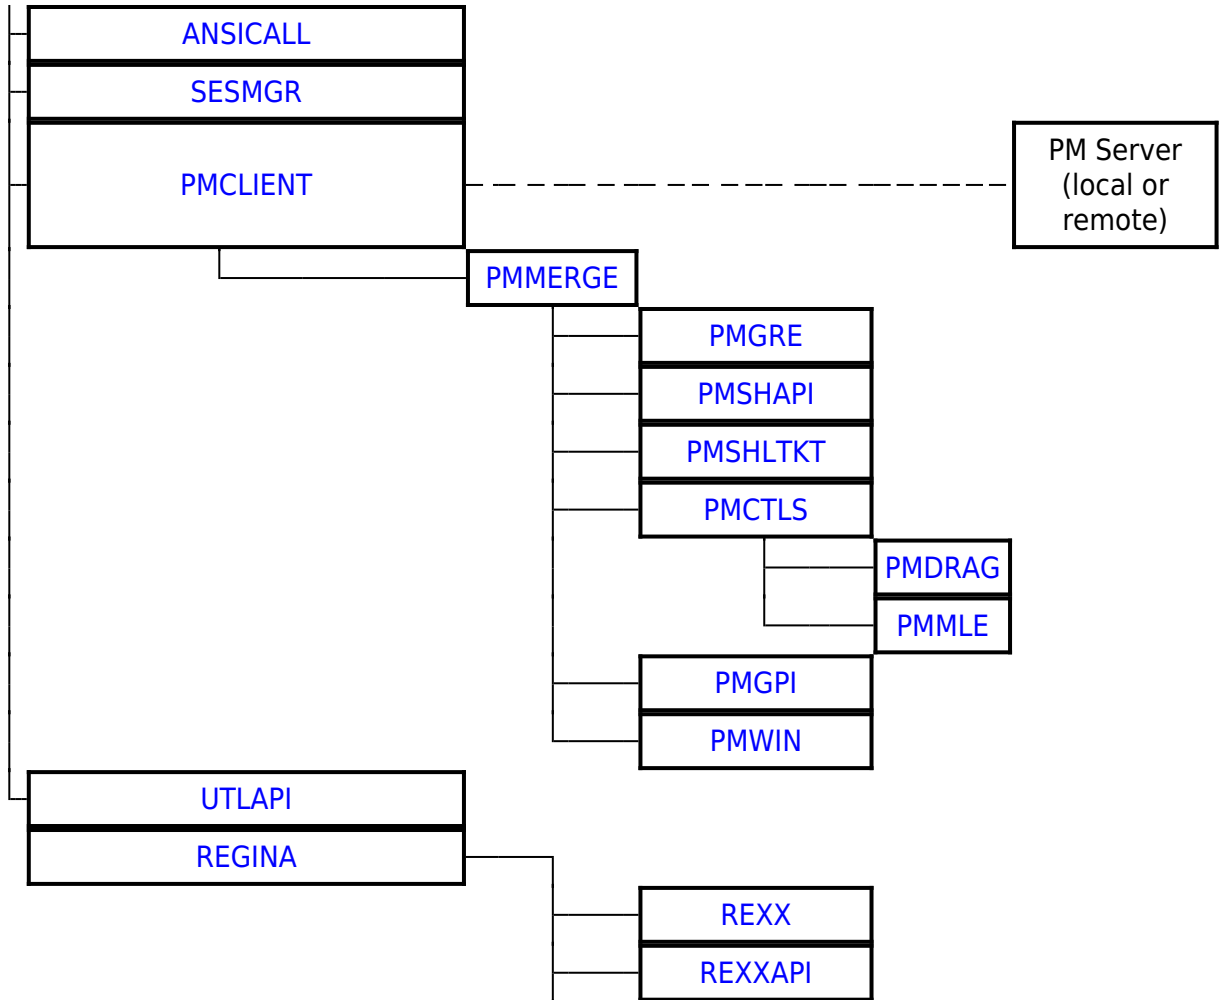

OS/2 DLLs	
Base API	DOSCALLS EMXWRAP SUB32 ANSICALL NLS MSG MONCALLS KBDCALLS MOUCALLS VIOCALLS SESMGR BKSCALLS BMSCALLS BVSCALLS NAMPIPES QUECALLS OS2CHAR
Bidirectional NLS	BDCALLS BDCALLS32 BDIME BDBVH BDVIEW BDWPCLS BIDIPM PMBIDI
Unicode API	UCONV UNIKBD LIBUNI
BVH (Base Video Handlers)	BVHINIT BVHMPA BVHVGA BVHSVGA BVHWNDW
GRADD subsystem	VMAN SOFTDRAW GRE2VMAN GENGRADD
IPF (Information Presentation facility)	HELPMGR HPMGRMRI MINXOBJ IBMHMGR NEWVIEW MINXMRI ERRTXT
REXX	REXX REXXAPI REXXUTIL REGINA
The core PM DLL's	PMMERGE PMMRGRES PMSHAPI PMSHLTKT PMGRE PMGPI PMDRAG PMCTLS PMMLE PMSPL PMVIOP PMWIN
Open32	PMWINX MIRRORS REGISTRY
Intelligent Font Interface drivers	PMATM TRUETYPE PMUNIF FREETYPE PMPRE
Data Exchange	PMCLIP PMDDE PMDDEML
VDM PM interface	PMVDMH PMVDMP SEAMLESS SHIELD
WPS	PMWP PMWPMRU PMVDDROP
Miscellaneous	PMPIC PMTKT MVDM

From:
<https://osfree.org./doku/> - **osFree wiki**

Permanent link:
<https://osfree.org./doku/doku.php?id=en:templates:dlls&rev=1701007336>

Last update: **2023/11/26 14:02**