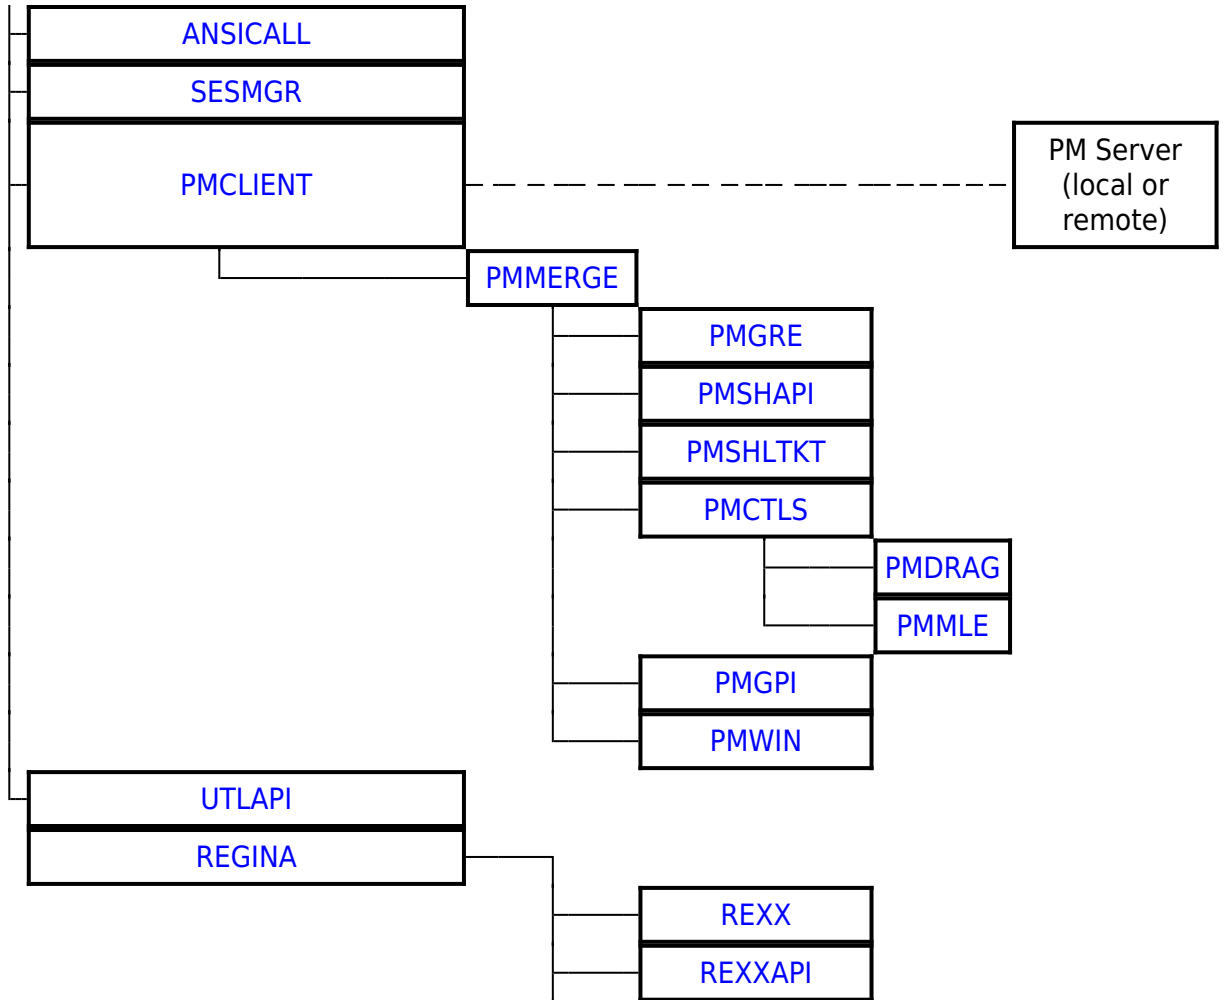

OS/2 DLLs	
Base API	DOSCALLS EMXWRAP SUB32 ANSICALL NLS MSG MONCALLS KBDSCALLS MOUCALLS VIOCALLS SESMGR BKSCALLS BMSCALLS BVSCALLS NAMPIPES QUECALLS OS2CHAR
Bidirectional NLS	BDCALLS BDCALLS32 BDIME BDBVH BDVIEW BDWPCLS BIDIPM PMBIDI
Unicode API	UCONV UNIKBD LIBUNI
BVH (Base Video Handlers)	BVHINIT BVHMPA BVHVGGA BVHVSUGA BVHWNDW
GRADD subsystem	VMAN SOFTDRAW GRE2VMAN GENGRADD
IPF (Information Presentation facility)	HELPMGR HPMGRMRI MINXOBJ IBMHMGR NEWVIEW MINXMRI ERRTXT
REXX	REXX REXXAPI REXXUTIL REGINA
The core PM DLL's	PMMERGE pmmrgres pmshapi pmshtkt pmgre pmgpi pmdrag pmctls pmmle pmspl pmviop pmwin
Open32	pmwinx mirrors registry
Intelligent Font Interface drivers	pmatm truetype pmunif freetype pmpre
Data Exchange	pmclip pmdde pmddeml
VDM PM interface	pmvdmh pmvdmp seamless shield
WPS	pmwp pmwpmri pmvddrop
Miscellaneous	pmpic pmtkt mvdm

From: <https://osfree.org./doku/> - **osFree wiki**

Permanent link: <https://osfree.org./doku/doku.php?id=en:templates:dlls&rev=1700139233>

Last update: **2023/11/16 12:53**