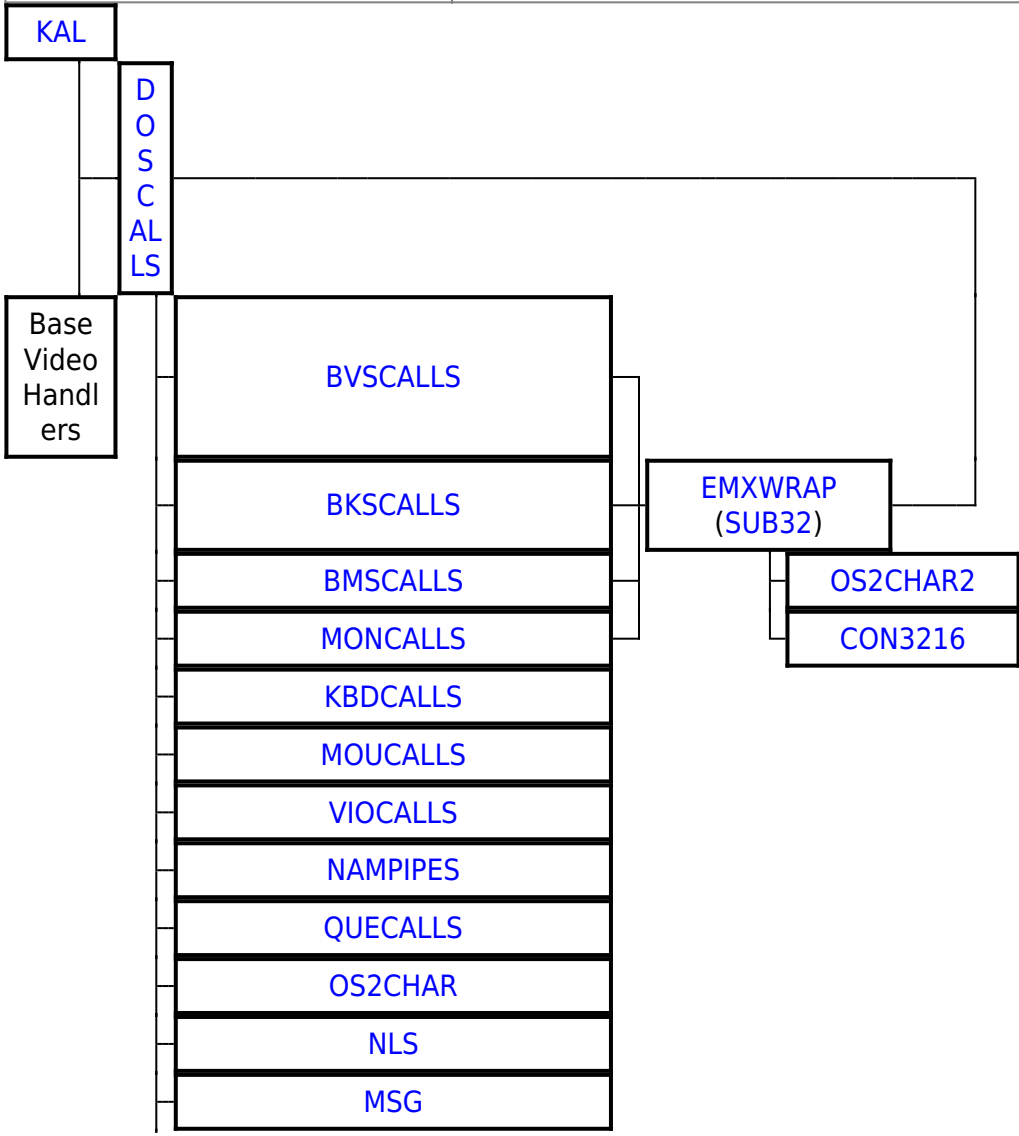

OS/2 DLLs	
Base API	DOSCALLS EMXWRAP SUB32 ANSICALL NLS MSG MONCALLS KBDSCALLS MOUCALLS VIOCALLS SESMGR BKSCALLS BMSCALLS BVSCALLS NAMPIPES QUECALLS OS2CHAR
Bidirectional NLS	BDCALLS BDCALLS32 BDIME BDBVH BDVIEW BDWPCLS BIDIPM PMBIDI
Unicode API	UCONV UNIKBD LIBUNI
BVH (Base Video Handlers)	BVHINIT BVHMPA BVHVGGA BVHVSUGA BVHWNDW
GRADD subsystem	VMAN SOFTDRAW GRE2VMAN GENGRADD
IPF (Information Presentation facility)	HELPMGR HPMGRMRI MINXOBJ IBMHMGR NEWVIEW MINXMRI ERRTXT
REXX	REXX REXXAPI REXXUTIL REGINA
The core PM DLL's	PMMERGE pmmrgres pmshapi pmshtkt pmgre pmgpi pmdrag pmctls pmmle pmspl pmviop pmwin
Open32	pmwinx mirrors registry
Intelligent Font Interface drivers	pmatm truetype pmunif freetype pmpre
Data Exchange	pmclip pmdde pmddeml
VDM PM interface	pmvdmh pmvdmp seamless shield
WPS	pmwp pmwpmri pmvddrop
Miscellaneous	pmpic pmtkt mvdm

From: <https://osfree.org./doku/> - **osFree wiki**

Permanent link: <https://osfree.org./doku/doku.php?id=en:templates:dlls&rev=1700139233>

Last update: **2023/11/16 12:53**