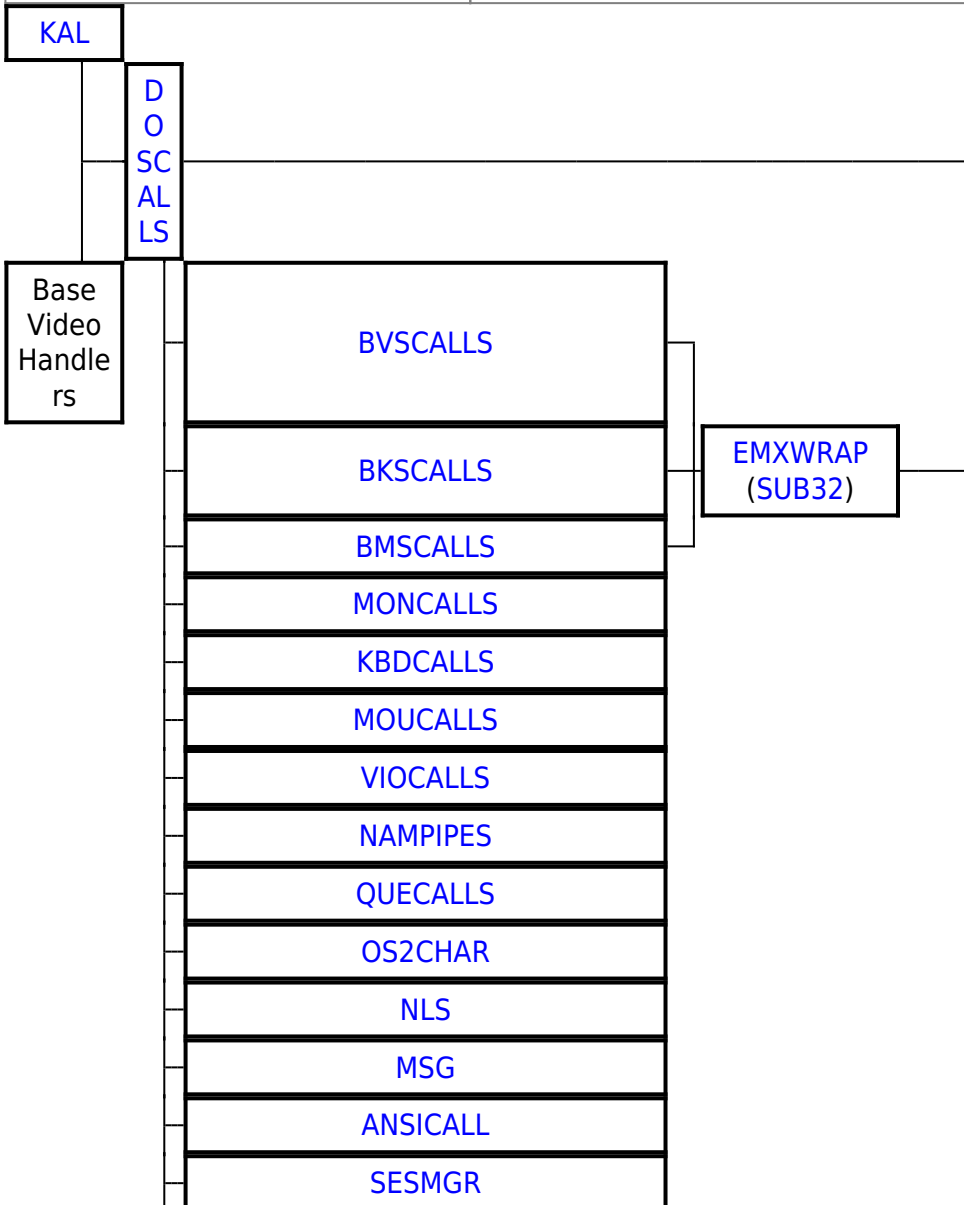

OS/2 DLLs	
Base API	DOSCALLS emxwrap sub32 ANSICALL NLS MSG MONCALLS KBDCALLS MOUCALLS VIOCALLS sesmgr bkscalls bmscalls bvscalls nampipes quecalls os2char
Bidirectional NLS	bdcalls bdcalls32 bdime bdbvh bdview bdwpcls bidipm pmbidi
Unicode API	uconv unikbd libuni
BVH (Base Video Handlers)	bvhinit bvhmpa bvhvga bvhsvga bvhwndw
GRADD subsystem	vman softdraw gre2vman gengradd
IPF (Information Presentation facility)	helpmgr hpmgrmri minxobj ibmhmgr newview minxmri ertxt
REXX	rexx rexxapi rexxutil regina
The core PM DLL's	pmmerge pmmrgres pmshapi pmshtkt pmgre pmgpi pmdrag pmctls pmmle pmspl pmviop pmwin
Open32	pmwinx mirrors registry
Intelligent Font Interface drivers	pmatm truetype pmunif freetype pmpre
Data Exchange	pmclip pmdde pmddeml
VDM PM interface	pmvdmh pmvdmp seamless shield
WPS	pmwp pmwpmri pmvddrop
Miscellaneous	pmpic pmtkt

From: <https://osfree.org./doku/> - **osFree wiki**

Permanent link: <https://osfree.org./doku/doku.php?id=en:templates:dlls&rev=1536326886>

Last update: **2018/09/07 13:28**