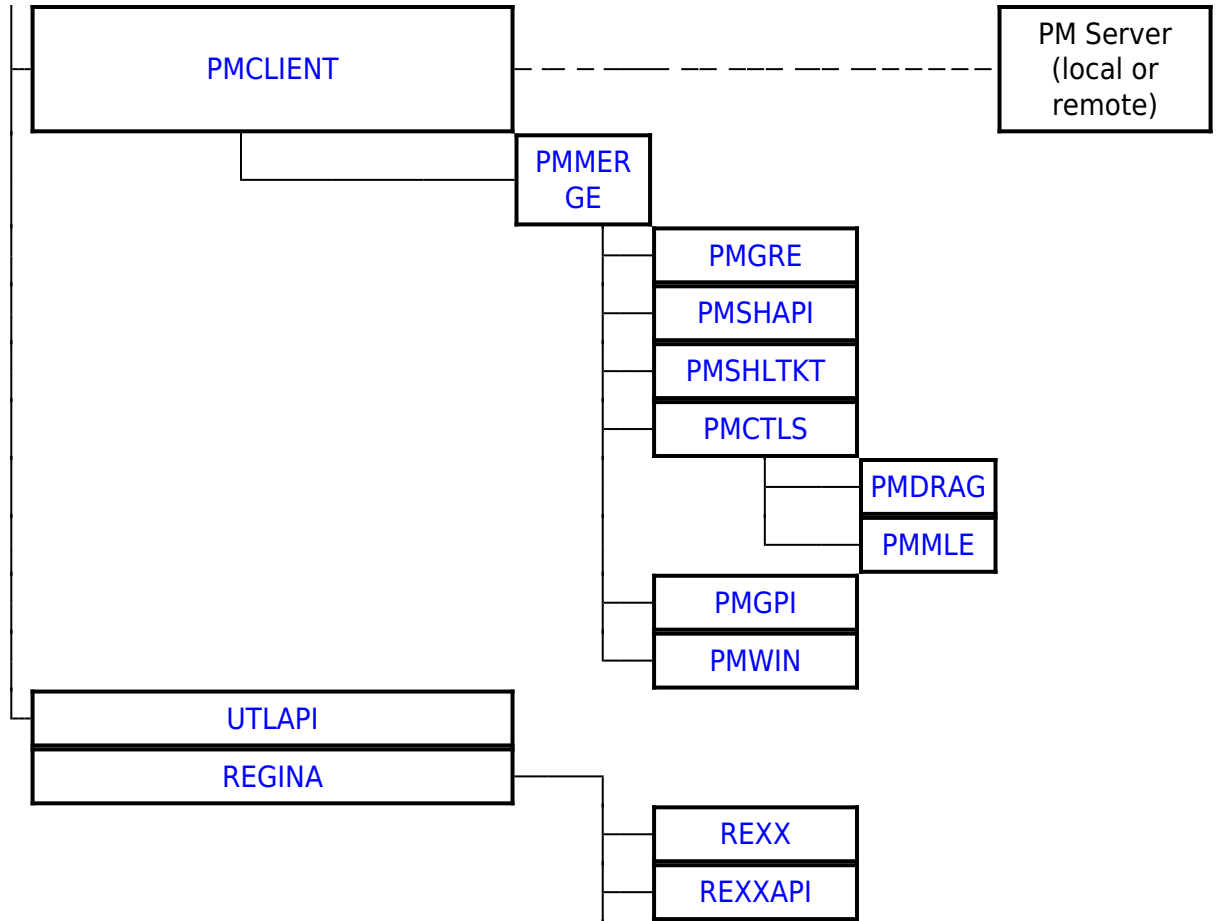

OS/2 DLLs	
Base API	DOSCALLS emxwrap sub32 ANSICALL NLS MSG MONCALLS KBDCALLS MOUCALLS VIOCALLS sesmgr bkscalls bmscalls bvscalls nampipes quecalls os2char
Bidirectional NLS	bdcalls bdcalls32 bdime bdbvh bdview bdwpcls bidipm pmbidi
Unicode API	uconv unikbd libuni
BVH (Base Video Handlers)	bvhinit bvhmpa bvhvga bvhsvga bvhwndw
GRADD subsystem	vman softdraw gre2vman gengradd
IPF (Information Presentation facility)	helpmgr hpmgrmri minxobj ibmhmgr newview minxmri ertxt
REXX	rexx rexxapi rexxutil regina
The core PM DLL's	pmmerge pmmrgres pmshapi pmshtkt pmgre pmgpi pmdrag pmctls pmmle pmspl pmviop pmwin
Open32	pmwinx mirrors registry
Intelligent Font Interface drivers	pmatm truetype pmunif freetype pmpre
Data Exchange	pmclip pmdde pmddeml
VDM PM interface	pmvdmh pmvdmp seamless shield
WPS	pmwp pmwpmri pmvddrop
Miscellaneous	pmpic pmtkt

From: <https://osfree.org./doku/> - **osFree wiki**

Permanent link: <https://osfree.org./doku/doku.php?id=en:templates:dlls&rev=1536326886>

Last update: **2018/09/07 13:28**