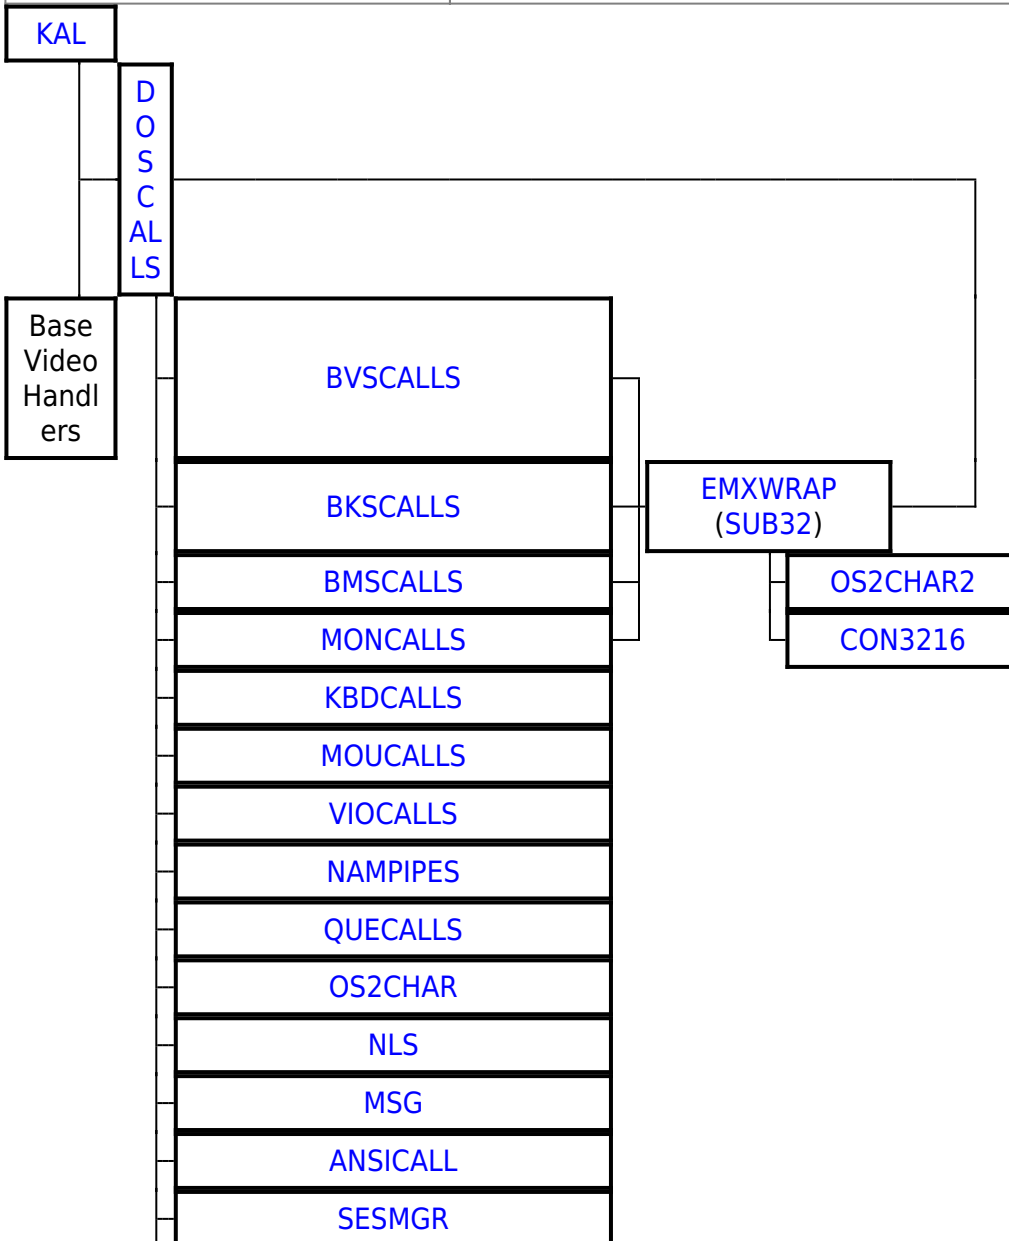

OS/2 DLLs	
Unicode API	UCONV UNIKBD LIBUNI
BVH (Base Video Handlers)	BVHINIT BVHMPA BVHVGGA BVHVSVA BVHWNDW
GRADD subsystem	VMAN SOFTDRAW GRE2VMAN GENGRADD
IPF (Information Presentation facility)	HELPMGR HPMGRMRI MINXOBJ IBMHMGR NEWVIEW MINXMRI ERRTXT
REXX	REXX REXXAPI REXXUTIL REGINA
The core PM DLL's	PMMERGE PMMRGRES PMSHAPI PMSHLTKT PMGRE PMGPI PMDRAG PMCTLS PMMLE PMSPL PMVIOP PMWIN
Open32	PMWINX MIRRORS REGISTRY
Intelligent Font Interface drivers	PMATM TRUETYPE PMUNIF FREETYPE PMPRE
Data Exchange	PMCLIP PMDDE PMDDEML
VDM PM interface	PMVDMH PMVDMP SEAMLESS SHIELD
WPS	PMWP PMWPMRU PMVDDROP
Miscellaneous	PMPIC PMTKT MVDM
SOM API	SOM SOMC